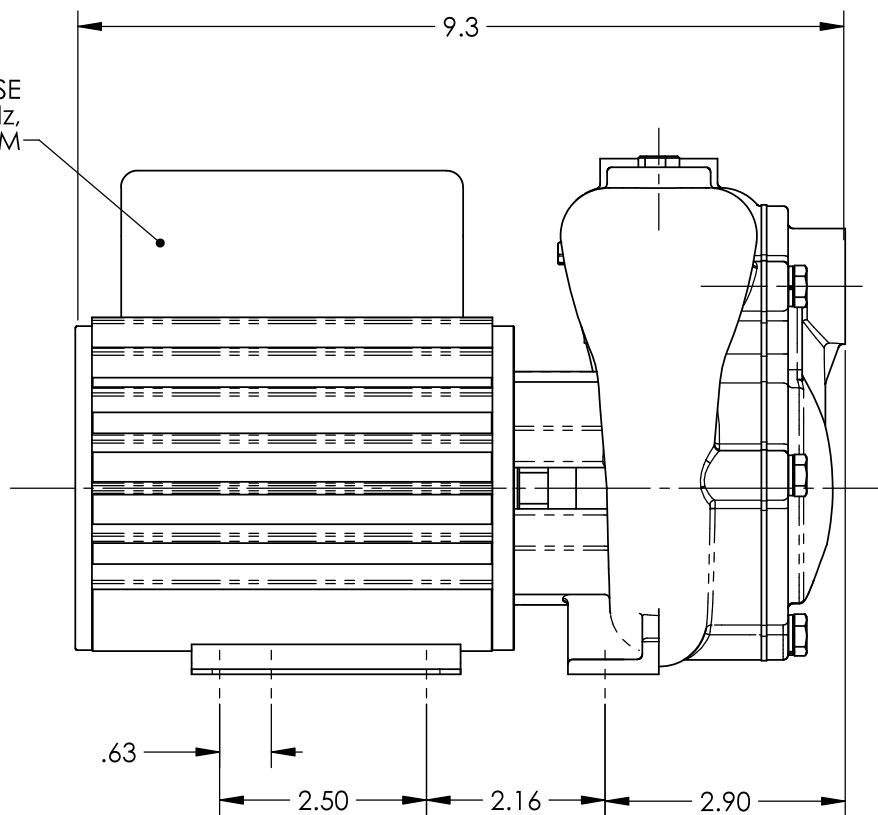

1/6 HP, 1 PHASE  
230 VAC, 50/60 Hz,  
TENV, 3450 RPM

3/4 NPT  
SUCTION

3/4 NPT  
DISCHARGE